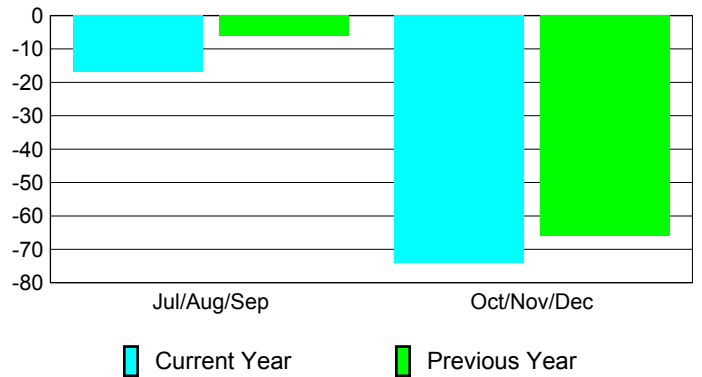

Comparison of Membership Gain/Loss

Current Year Compared to the Previous Year