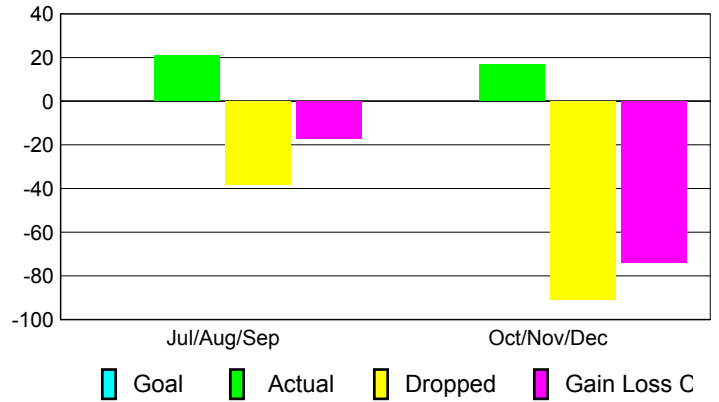

### YTD Status Quo Clubs 2010-2011

Status Quo Clubs Compared to Status Quo Members

## MEMBERSHIP

Membership Results  
2010-2011

Membership  
2009-2010

Month	Net Memb Goal	Actual New Memb	Actual Dropped Memb	Gain/ Loss of Memb	Gain/ Loss of Memb
Jul/Aug/Sep	0	21	-38	-17	-6
Oct/Nov/Dec	0	17	-91	-74	-66
<b>Totals</b>	<b>0</b>	<b>38</b>	<b>-129</b>	<b>-91</b>	<b>-72</b>

### Membership Results 2010-2011

Goal, New, Dropped, Gain/Loss