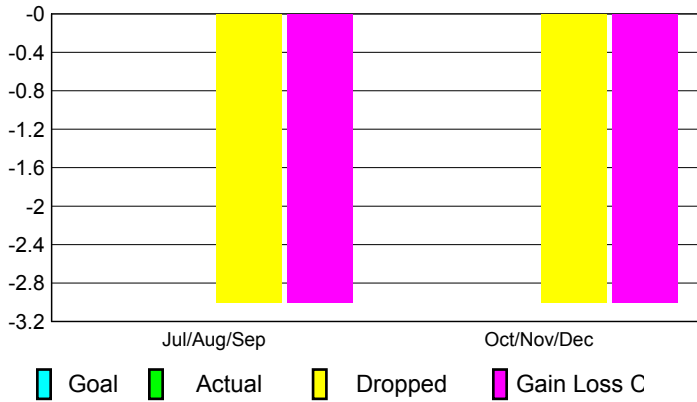

## CLUBS

Club Results  
2010-2011

Clubs  
2009-2010

Month	New Club Goal	Actual New Clubs	Actual Dropped Clubs	Gain/ Loss of Clubs	Gain/ Loss of Clubs
Jul/Aug/Sep	0	0	-3	-3	0
Oct/Nov/Dec	0	0	-3	-3	0
<b>Totals</b>	<b>0</b>	<b>0</b>	<b>-6</b>	<b>-6</b>	<b>0</b>

### Club Results 2010-2011

Goal, New, Dropped, Gain/Loss

### Comparison of Club Gain/Loss

Current Year Compared to the Previous Year